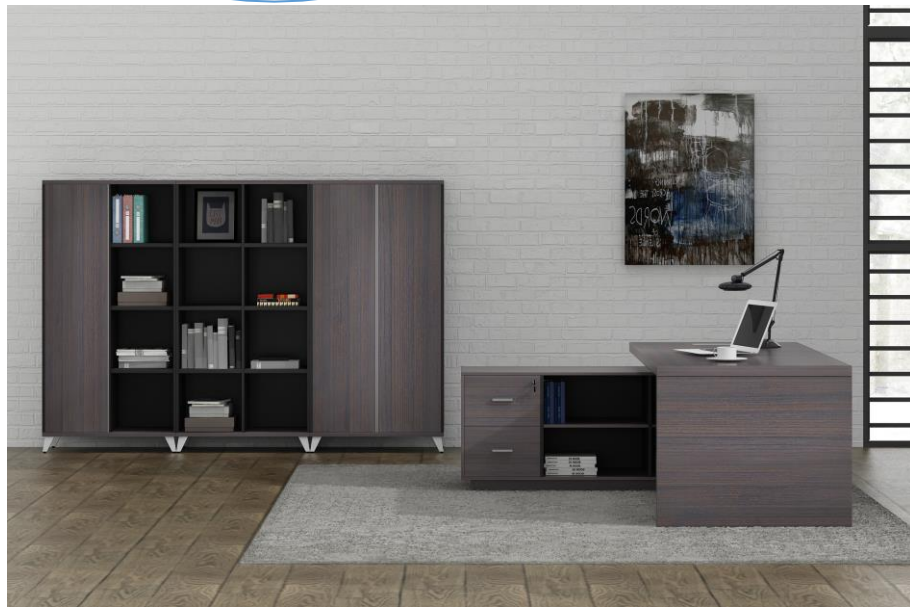

CF-BSD181 High quality MFC with 2 color 2mm PVC edging

Overall sizes:1600Wx1600Dx750H

1800Wx1800Dx750H

Table top&Side leg thickness:50mm

Retangular Aluminum cable box on the desktop

Decoration 16mm MFC modety panel

Side cabinet size:1600Wx400Dx645H
open shelf +2 drawers