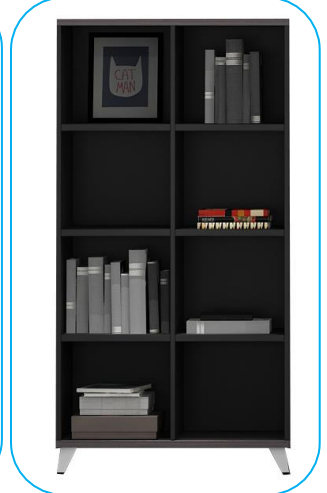

other panel thickness : 16mm with 1.5mm PVC edge banding

Aluminum handle,Hydrualic hinge

Ajustable aluminum leg

Overall size:800Wx400Dx1200H

CF-ESC81

CF-BSC181

CF-BSC182

CF-BSC183